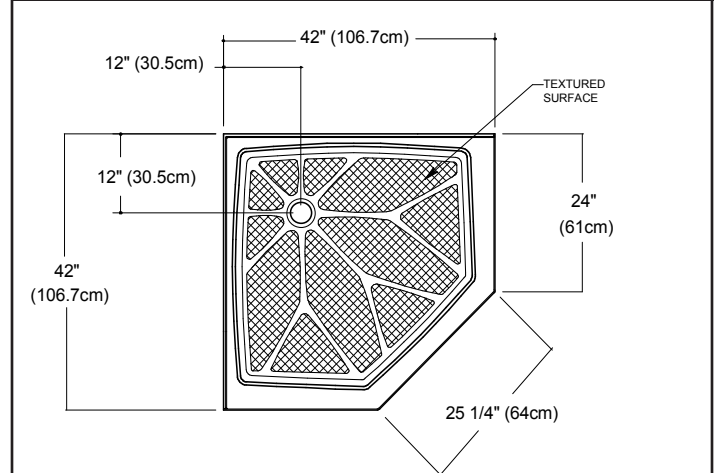

Standard Shower Base Sizes

SQUARE 36" X 36" (single threshold)

36" X 36" double threshold base available as well

SQUARE 32" X 32" (single threshold)

*also available as double-threshold

RECTANGLE 48" X 36" (single threshold)

RECTANGLE 42" X 36" (single threshold)

*also available as double-threshold

RECTANGLE 48" X 34" (single threshold)

*also available as double-threshold

RECTANGLE 60" X 32" (single threshold)

*also available as double-threshold

Standard Shower Base Sizes continued.....

RECTANGLE 60" X 36" (single threshold)

NEO ANGLE 42" X 42"

NEO ANGLE 36" X 36"

We also make custom shower bases!
With custom drain locations!

If you don't see the size you need, call us. We can make just about any size of shower base and shower panels you want.