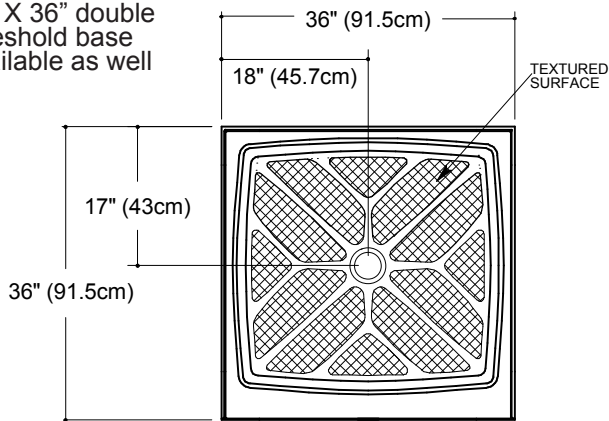

Standard Shower Base Sizes

SQUARE 36" X 36" (single threshold)

36" X 36" double threshold base available as well

SQUARE 32" X 32" (single threshold)

*also available as double-threshold

RECTANGLE 48" X 36" (single threshold)

RECTANGLE 42" X 36" (single threshold)

*also available as double-threshold

RECTANGLE 48" X 34" (single threshold)

*also available as double-threshold

RECTANGLE 60" X 32" (single threshold)

*also available as double-threshold

Standard Shower Base Sizes continued.....

RECTANGLE 60" X 36" (single threshold)

NEO ANGLE 42" X 42"

NEO ANGLE 36" X 36"

We also make custom shower bases!
With custom drain locations!

If you don't see the size you need, call us. We can make just about any size of shower base and shower panels you want.