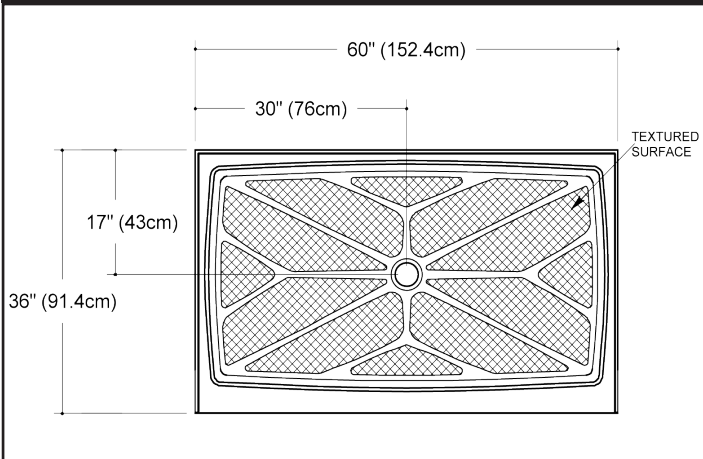

Standard Shower Base Sizes

SQUARE 36" X 36" (single threshold)

36" X 36" double threshold base available as well

SQUARE 32" X 32" (single threshold)

*also available as double-threshold

RECTANGLE 48" X 36" (single threshold)

RECTANGLE 42" X 36" (single threshold)

*also available as double-threshold

RECTANGLE 48" X 34" (single threshold)

*also available as double-threshold

RECTANGLE 60" X 32" (single threshold)

*also available as double-threshold

Standard Shower Base Sizes continued.....

RECTANGLE 60" X 36" (single threshold)

NEO ANGLE 42" X 42"

NEO ANGLE 36" X 36"

We also make custom shower bases!
With custom drain locations!

If you don't see the size you need, call us. We can make just about any size of shower base and shower panels you want.