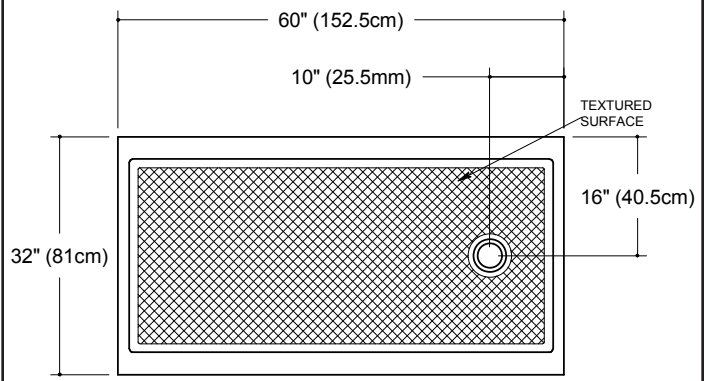

Standard Shower Base Sizes

SQUARE 36" X 36" (single threshold)

36" X 36" double threshold base available as well

SQUARE 32" X 32" (single threshold)

*also available as double-threshold

RECTANGLE 48" X 36" (single threshold)

RECTANGLE 42" X 36" (single threshold)

*also available as double-threshold

RECTANGLE 48" X 34" (single threshold)

*also available as double-threshold

RECTANGLE 60" X 32" (single threshold)

*also available as double-threshold

Standard Shower Base Sizes continued.....

RECTANGLE 60" X 36" (single threshold)

NEO ANGLE 42" X 42"

NEO ANGLE 36" X 36"

We also make custom shower bases!
With custom drain locations!

If you don't see the size you need, call us. We can make just about any size of shower base and shower panels you want.