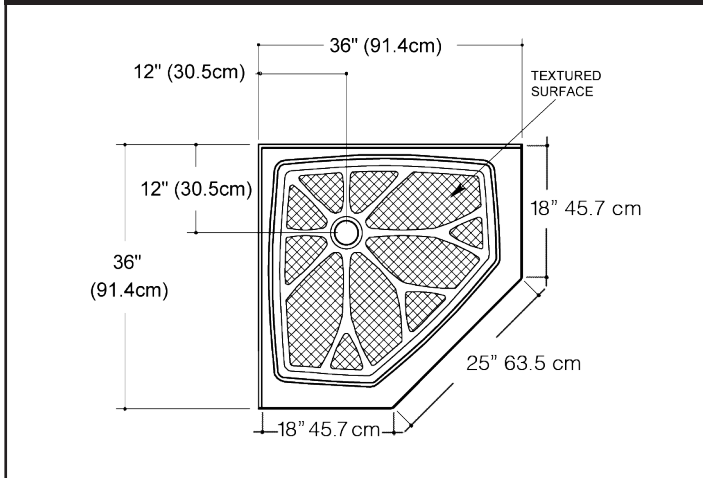

Standard Shower Base Sizes

SQUARE 36" X 36" (single threshold)

36" X 36" double threshold base available as well

SQUARE 32" X 32" (single threshold)

*also available as double-threshold

RECTANGLE 48" X 36" (single threshold)

RECTANGLE 42" X 36" (single threshold)

*also available as double-threshold

RECTANGLE 48" X 34" (single threshold)

*also available as double-threshold

RECTANGLE 60" X 32" (single threshold)

*also available as double-threshold

Standard Shower Base Sizes continued.....

RECTANGLE 60" X 36" (single threshold)

NEO ANGLE 42" X 42"

NEO ANGLE 36" X 36"

We also make custom shower bases!
With custom drain locations!

If you don't see the size you need, call us. We can make just about any size of shower base and shower panels you want.