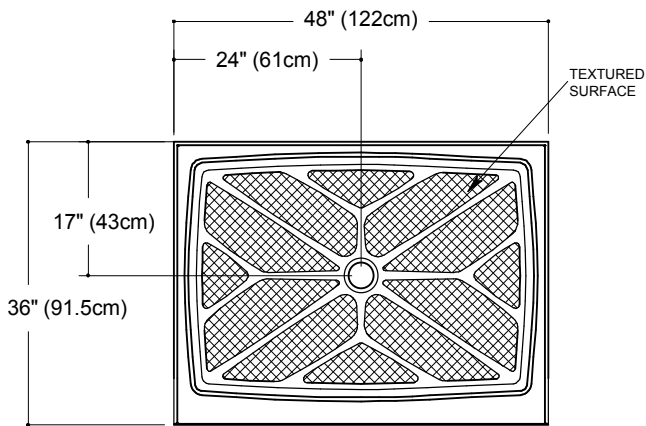

Standard Shower Base Sizes

SQUARE 36" X 36" (single threshold)

36" X 36" double threshold base available as well

SQUARE 32" X 32" (single threshold)

*also available as double-threshold

RECTANGLE 48" X 36" (single threshold)

RECTANGLE 42" X 36" (single threshold)

*also available as double-threshold

RECTANGLE 48" X 34" (single threshold)

*also available as double-threshold

RECTANGLE 60" X 32" (single threshold)

*also available as double-threshold

Standard Shower Base Sizes continued.....

RECTANGLE 60" X 36" (single threshold)

NEO ANGLE 42" X 42"

NEO ANGLE 36" X 36"

We also make custom shower bases!
With custom drain locations!

If you don't see the size you need, call us. We can make just about any size of shower base and shower panels you want.