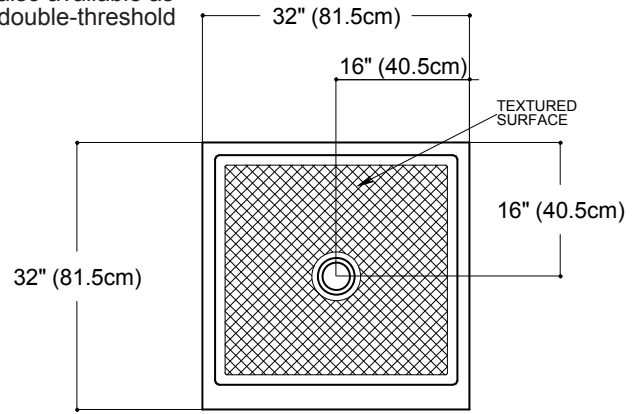

Standard Shower Base Sizes

SQUARE 36" X 36" (single threshold)

36" X 36" double threshold base available as well

SQUARE 32" X 32" (single threshold)

*also available as double-threshold

RECTANGLE 48" X 36" (single threshold)

RECTANGLE 42" X 36" (single threshold)

*also available as double-threshold

RECTANGLE 48" X 34" (single threshold)

*also available as double-threshold

RECTANGLE 60" X 32" (single threshold)

*also available as double-threshold

Standard Shower Base Sizes continued.....

RECTANGLE 60" X 36" (single threshold)

NEO ANGLE 42" X 42"

NEO ANGLE 36" X 36"

We also make custom shower bases!
With custom drain locations!

If you don't see the size you need, call us. We can make just about any size of shower base and shower panels you want.