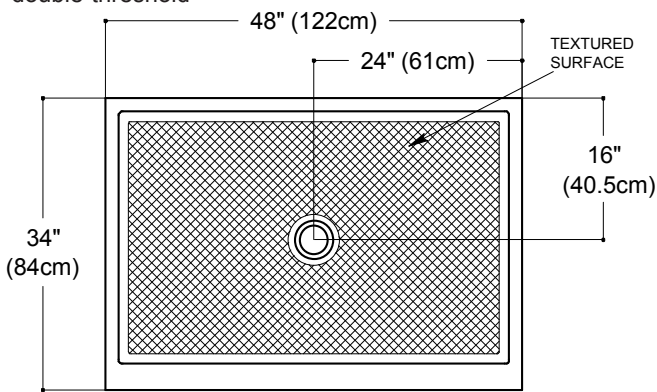

Standard Shower Base Sizes

SQUARE 36" X 36" (single threshold)

36" X 36" double threshold base available as well

SQUARE 32" X 32" (single threshold)

*also available as double-threshold

RECTANGLE 48" X 36" (single threshold)

RECTANGLE 42" X 36" (single threshold)

*also available as double-threshold

RECTANGLE 48" X 34" (single threshold)

*also available as double-threshold

RECTANGLE 60" X 32" (single threshold)

*also available as double-threshold

Standard Shower Base Sizes continued.....

RECTANGLE 60" X 36" (single threshold)

NEO ANGLE 42" X 42"

NEO ANGLE 36" X 36"

We also make custom shower bases!
With custom drain locations!

If you don't see the size you need, call us. We can make just about any size of shower base and shower panels you want.