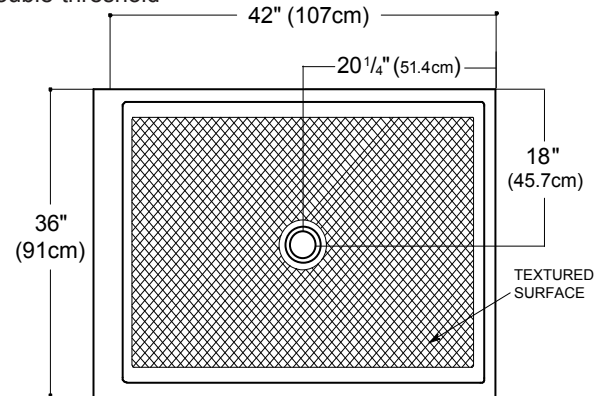

Standard Shower Base Sizes

SQUARE 36" X 36" (single threshold)

36" X 36" double threshold base available as well

SQUARE 32" X 32" (single threshold)

*also available as double-threshold

RECTANGLE 48" X 36" (single threshold)

RECTANGLE 42" X 36" (single threshold)

*also available as double-threshold

RECTANGLE 48" X 34" (single threshold)

*also available as double-threshold

RECTANGLE 60" X 32" (single threshold)

*also available as double-threshold

Standard Shower Base Sizes continued.....

RECTANGLE 60" X 36" (single threshold)

NEO ANGLE 42" X 42"

NEO ANGLE 36" X 36"

We also make custom shower bases!
With custom drain locations!

If you don't see the size you need, call us. We can make just about any size of shower base and shower panels you want.