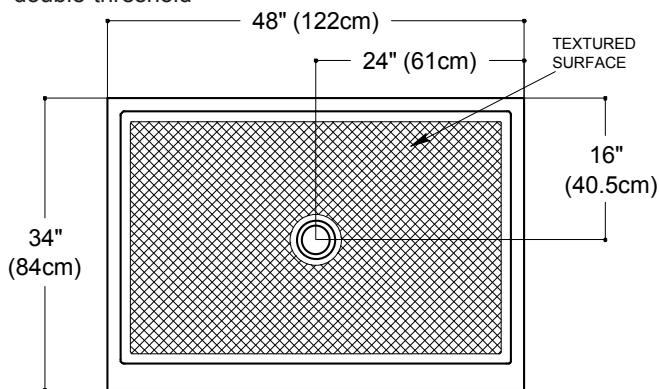

Standard Shower Base Sizes

SQUARE 36" X 36" (single threshold)

*also available as double threshold

SQUARE 32" X 32" (single threshold)

*also available as double-threshold

RECTANGLE 48" X 36" (single threshold)

RECTANGLE 42" X 36" (single threshold)

*also available as double-threshold

RECTANGLE 48" X 34" (single threshold)

*also available as double-threshold

RECTANGLE 60" X 32" (single threshold)

*also available as double-threshold, right or left drain