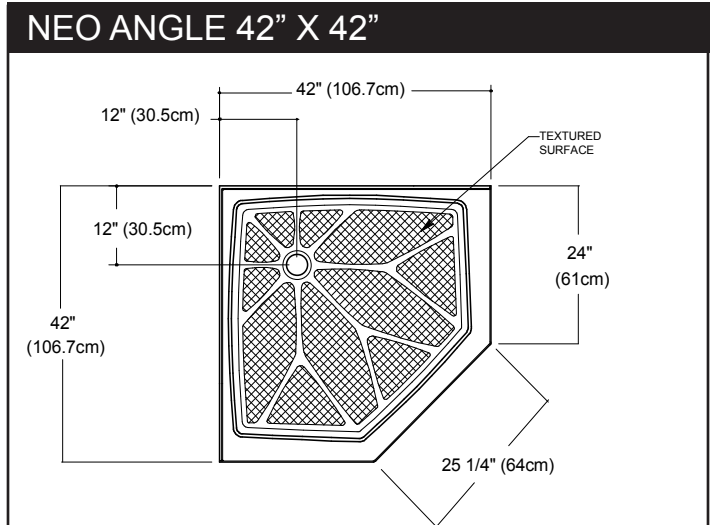

Standard Shower Base Sizes continued.....

**We also make custom shower bases!
With custom drain locations!**

If you don't see the size you need, call us. We can make just about any size of shower base and shower panels you want. For more details and price information, phone The Marble Factory at **403-279-2552**.

To see, touch and learn more about engineered stone bathroom surfaces, visit us at www.marblefactory.com or visit our showroom in Foothills Industrial Park, Calgary.