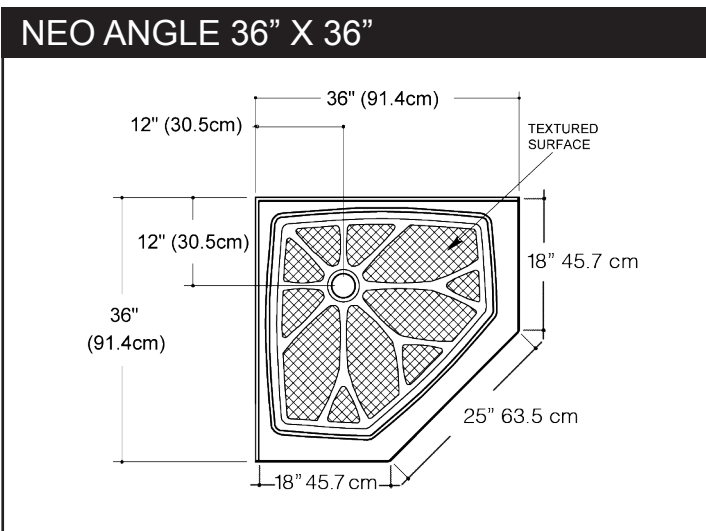

Standard Shower Base Sizes continued.....

**We also make custom shower bases!
With custom drain locations!**

If you don't see the size you need, call us. We can make just about any size of shower base and shower panels you want. For more details and price information, phone The Marble Factory at **403-279-2552**.

To see, touch and learn more about engineered stone bathroom surfaces, visit us at www.marblefactory.com or visit our showroom in Foothills Industrial Park, Calgary.