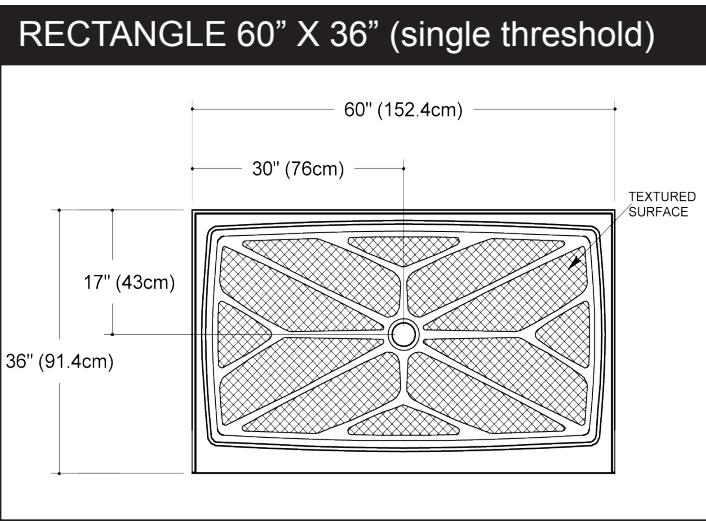

Standard Shower Base Sizes continued.....

**We also make custom shower bases!
With custom drain locations!**

If you don't see the size you need, call us. We can make just about any size of shower base and shower panels you want. For more details and price information, phone The Marble Factory at **403-279-2552**.

To see, touch and learn more about engineered stone bathroom surfaces, visit us at www.marblefactory.com or visit our showroom in Foothills Industrial Park, Calgary.