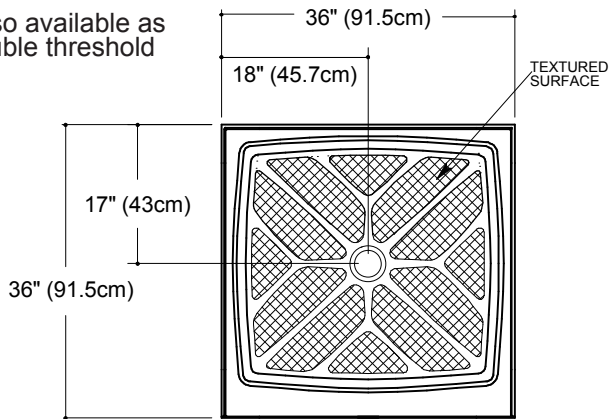

Standard Shower Base Sizes

SQUARE 36" X 36" (single threshold)

*also available as double threshold

SQUARE 32" X 32" (single threshold)

*also available as double-threshold

RECTANGLE 48" X 36" (single threshold)

RECTANGLE 42" X 36" (single threshold)

*also available as double-threshold

RECTANGLE 48" X 34" (single threshold)

*also available as double-threshold

RECTANGLE 60" X 32" (single threshold)

*also available as double-threshold, right or left drain