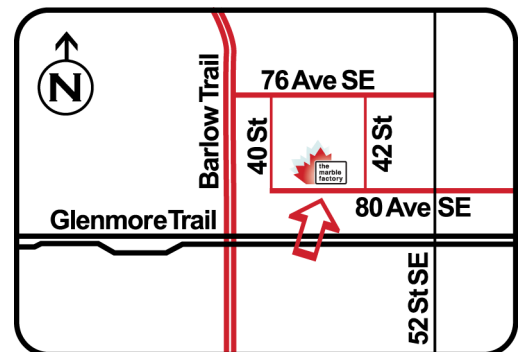

Manufacturers of engineered stone bathroom surfaces
TruStone™, cultured marble, cultured granite & Solicoat™
marblefactory.com

Calgary's Exclusive Supplier of