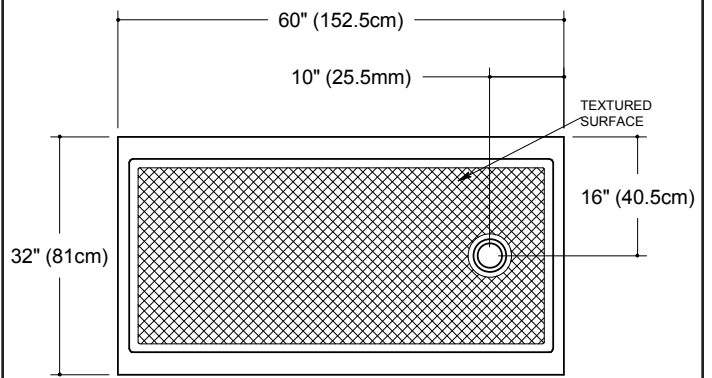

Standard Shower Base Sizes

SQUARE 36" X 36" (single threshold)

*also available as double threshold

SQUARE 32" X 32" (single threshold)

*also available as double-threshold

RECTANGLE 48" X 36" (single threshold)

RECTANGLE 42" X 36" (single threshold)

*also available as double-threshold

RECTANGLE 48" X 34" (single threshold)

*also available as double-threshold

RECTANGLE 60" X 32" (single threshold)

*also available as double-threshold, right or left drain