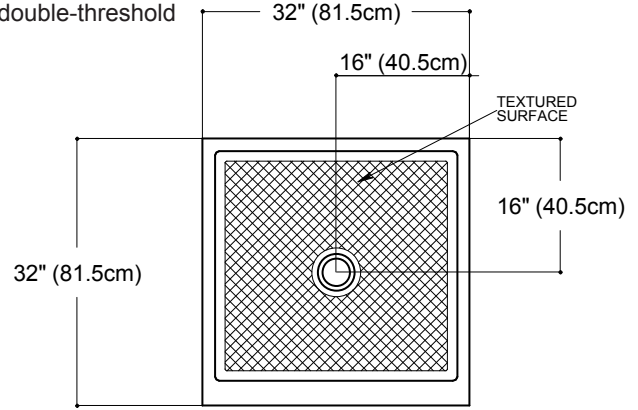

Standard Shower Base Sizes

SQUARE 36" X 36" (single threshold)

*also available as double threshold

SQUARE 32" X 32" (single threshold)

*also available as double-threshold

RECTANGLE 48" X 36" (single threshold)

RECTANGLE 42" X 36" (single threshold)

*also available as double-threshold

RECTANGLE 48" X 34" (single threshold)

*also available as double-threshold

RECTANGLE 60" X 32" (single threshold)

*also available as double-threshold, right or left drain