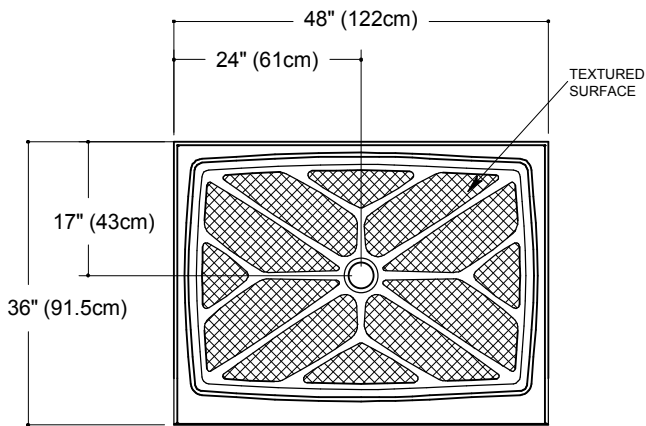

Standard Shower Base Sizes

SQUARE 36" X 36" (single threshold)

*also available as double threshold

SQUARE 32" X 32" (single threshold)

*also available as double-threshold

RECTANGLE 48" X 36" (single threshold)

RECTANGLE 42" X 36" (single threshold)

*also available as double-threshold

RECTANGLE 48" X 34" (single threshold)

*also available as double-threshold

RECTANGLE 60" X 32" (single threshold)

*also available as double-threshold, right or left drain