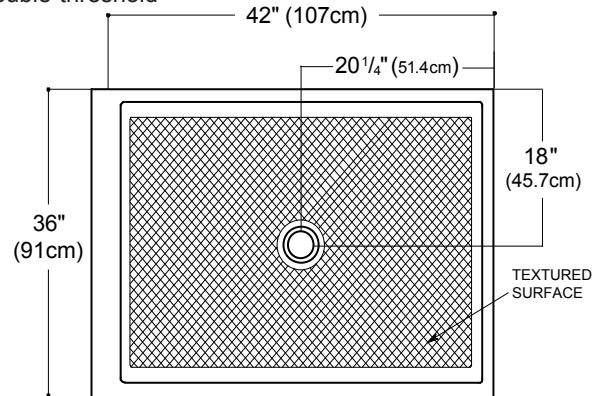

Standard Shower Base Sizes

SQUARE 36" X 36" (single threshold)

*also available as double threshold

SQUARE 32" X 32" (single threshold)

*also available as double-threshold

RECTANGLE 48" X 36" (single threshold)

RECTANGLE 42" X 36" (single threshold)

*also available as double-threshold

RECTANGLE 48" X 34" (single threshold)

*also available as double-threshold

RECTANGLE 60" X 32" (single threshold)

*also available as double-threshold, right or left drain